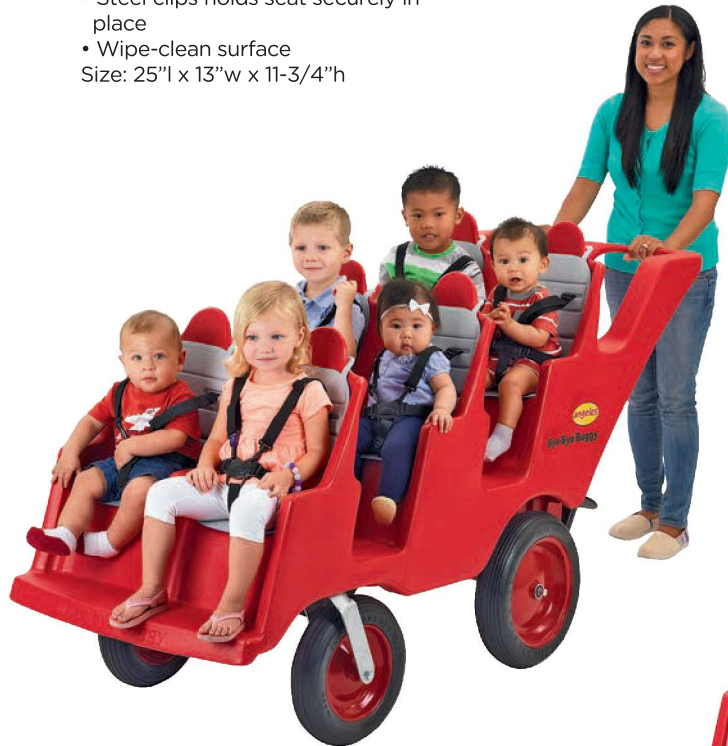

**Seat Pads**  
 AFB6512A Striped Seat Pad  
 AFB6512GY Gray Seat Pad  
 Replace Bye Bye Buggy® and Bye-Bye® Bus seat pads.

**Infant Seat**  
AFB6520

Ages: Newborn - 6 months  
Heavy-duty vinyl is quilted for comfort  
Features:

- Fits in back or center rows of Bye-Bye® Buggies or Buses
- Steel clips holds seat securely in place
- Wipe-clean surface

Size: 25"l x 13"w x 11-3/4"h

**6-Passenger "Fat Tire" Bye-Bye® Bus with Gray Seats**

AFB6400SB  
Size: 74-1/2"l x 29-3/8"w x 42"h

Canopies sold separately on page 53.

**6-Passenger "Fat Tire" Bye Bye Buggy® with Gray Seats**

AFB6400FA  
Size: 74-1/2"l x 29-5/8"w x 42"h

**4-Passenger "Fat Tire" Bye Bye Buggy® with Gray Seats**

AFB6300FA  
Size: 57"l x 29-5/8"w x 37-3/4"h

RunAbout® FEATURES

- Solid powder-coated steel welded frame for strength and durability
- Adjustable seats recline 14° and accommodate up to 40 lbs. each
- Recommended for children ages 6 months and up
- Five-point harness system for superior safety
- Includes water-and fade-resistant canopy with adjustable side sunshades
- Fits through standard doorways
- Easy assembly
- Ships via freight only 